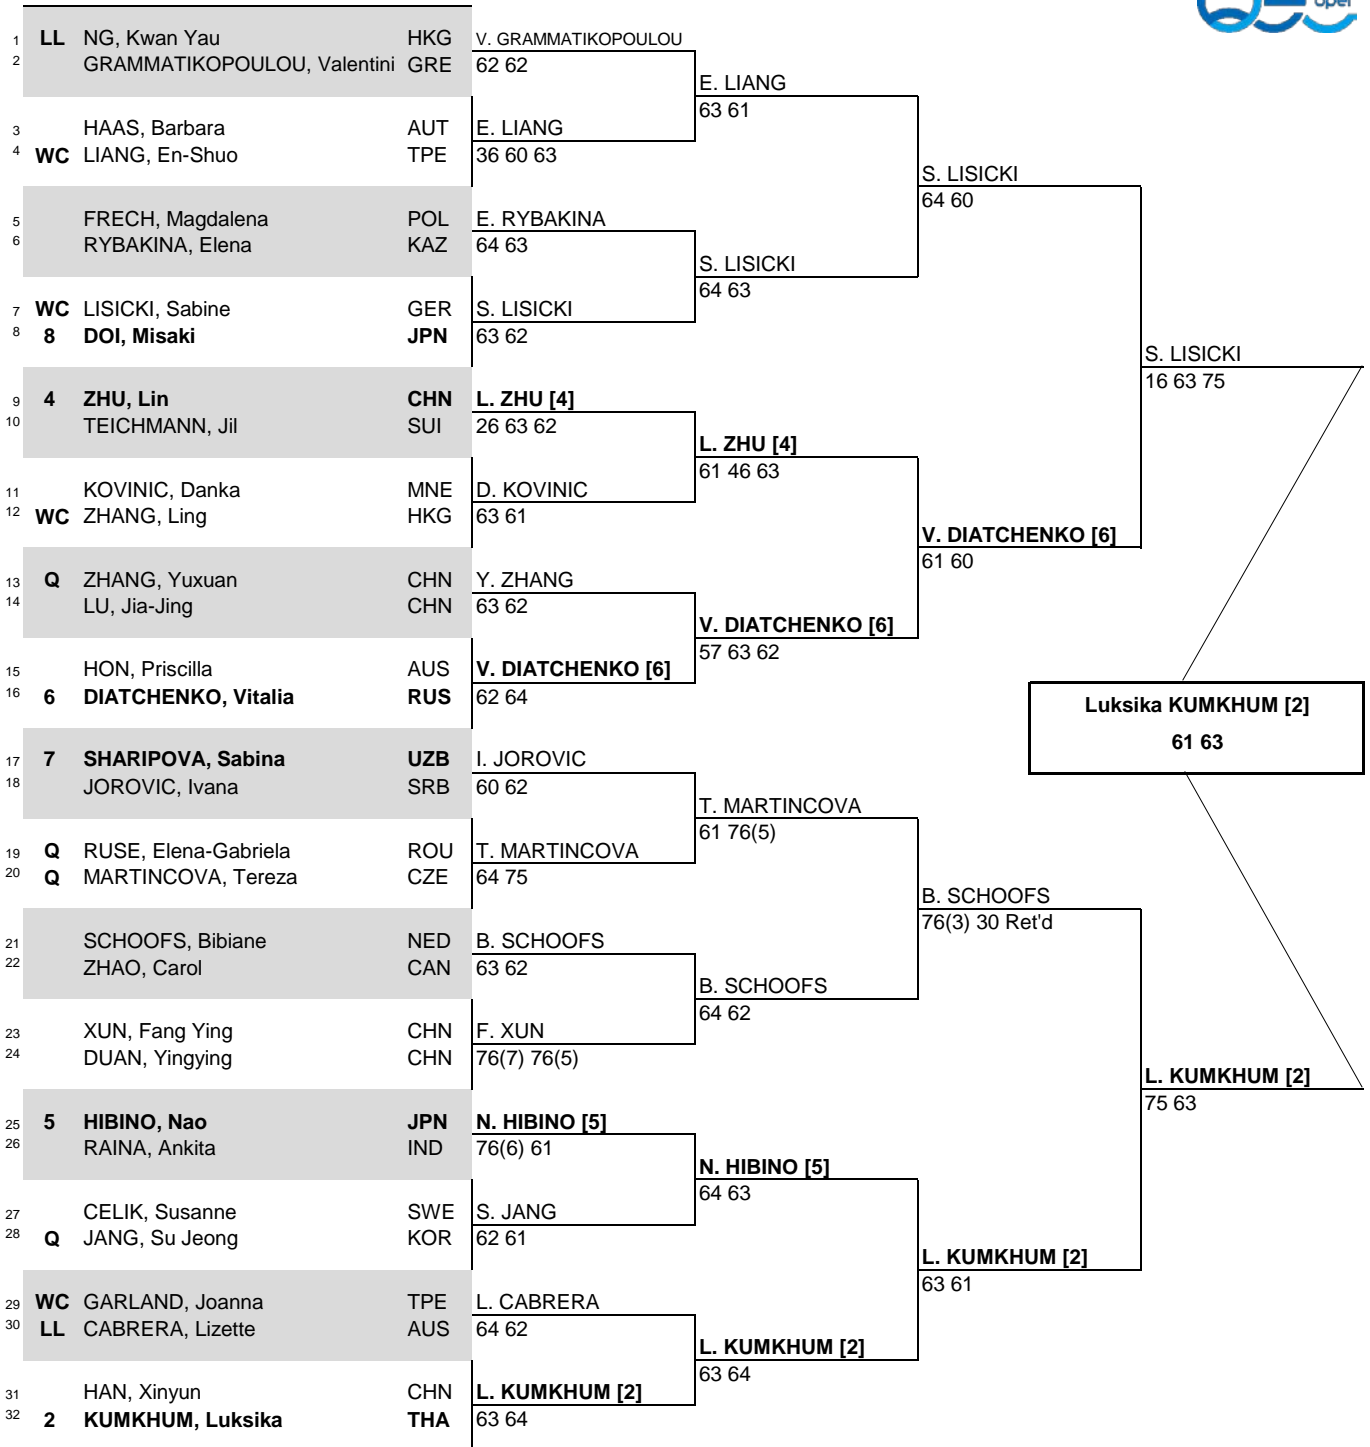

Taipei OEC Open

125K series

CITY, COUNTRY/REGION
Taipei, Chinese Taipei

TOURNAMENT DATES
November 11-18, 2018

SURFACE
Carpet, Gerflor

TOTAL FINANCIAL COMMITMENT
\$125,000

STATUS	NAT	MAIN DRAW SINGLES
--------	-----	-------------------

WTA TOUR, Inc. © Copyright 2018

SEEDED PLAYERS	RANK	PRIZE MONEY	POINTS	ALTERNATES / LUCKY LOSERS	RETIREMENTS/WALKOVERS
1 ZHENG, Saiea	46	WINNER \$20,000	160	K. Ng (LL)	T. Martincova - Low Back injury
2 KUMKHUM, Luksika	80	FINALIST \$11,000	95	L. Cabrera (LL)	
3 GASPARYAN, Margarita	405	SEMI-FINALIST \$6,000	57		
4 ZHU, Lin	114	QUARTER-FINALIST \$4,000	29	WITHDRAWALS	
5 HIBINO, Nao	119	SECOND ROUND \$2,000	15	S. Zheng	
6 DIATCHENKO, Vitalia	120	FIRST ROUND \$1,050	1	M. Gasparyan (Left Knee Injury)	
7 SHARIPOVA, Sabina	122	FOLLOW LIVE SCORING AT www.WTATENNIS.com			
8 DOI, Misaki	139	LAST DIRECT ACCEPTANCE			
		Kovinic (203)		WTA SUPERVISOR(S) Chen Shu	